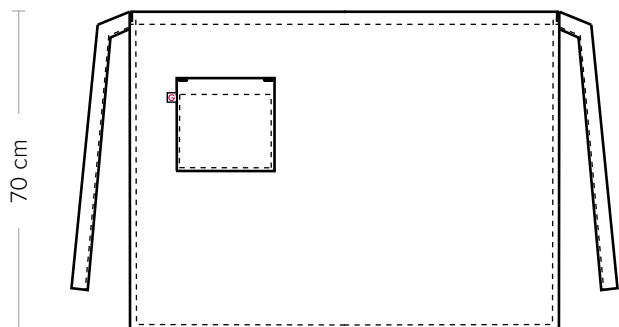

98 cm

COLORI DISPONIBILI

322 Marrone

073 Beige

019 Grigio chiaro

LIONE

ITEM CODE
20P01H159

Giblor's
italian work/life specialist

DETAILS
- 1 pocket

SIZES
One size

COLOURS
322 Brown
073 Beige
019 Light grey

FABRIC
100% polyester
170 g / m²

98 cm

AVAILABLE COLOURS

322 Brown

073 Beige